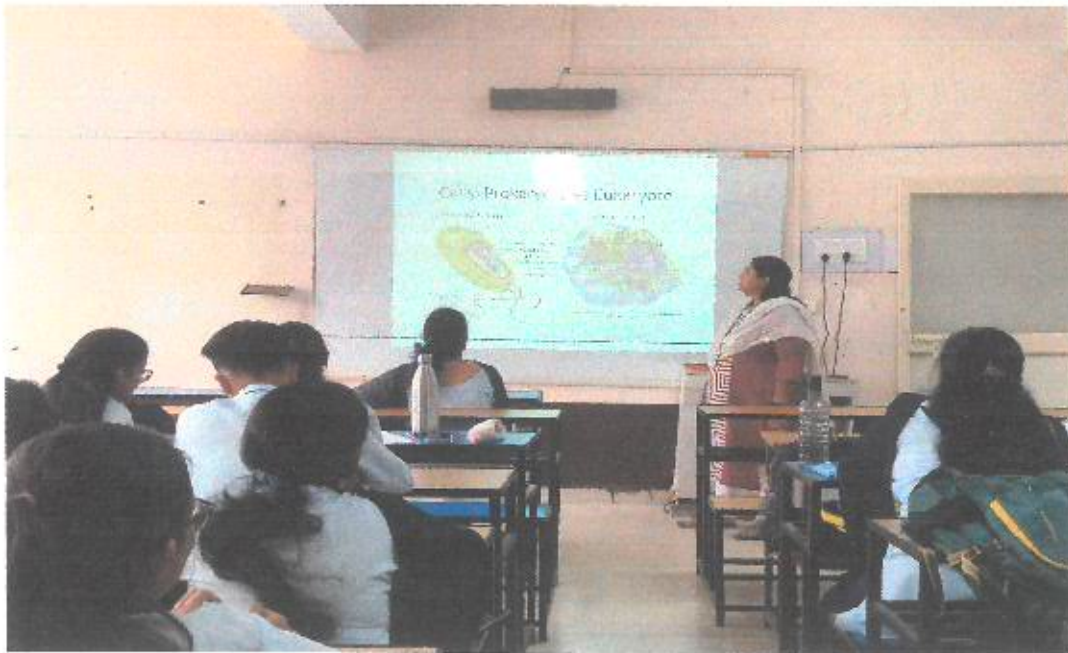

CLASS ROOM

DIRECTOR

Director
MITS School of Biotechnology
Bhubaneswar